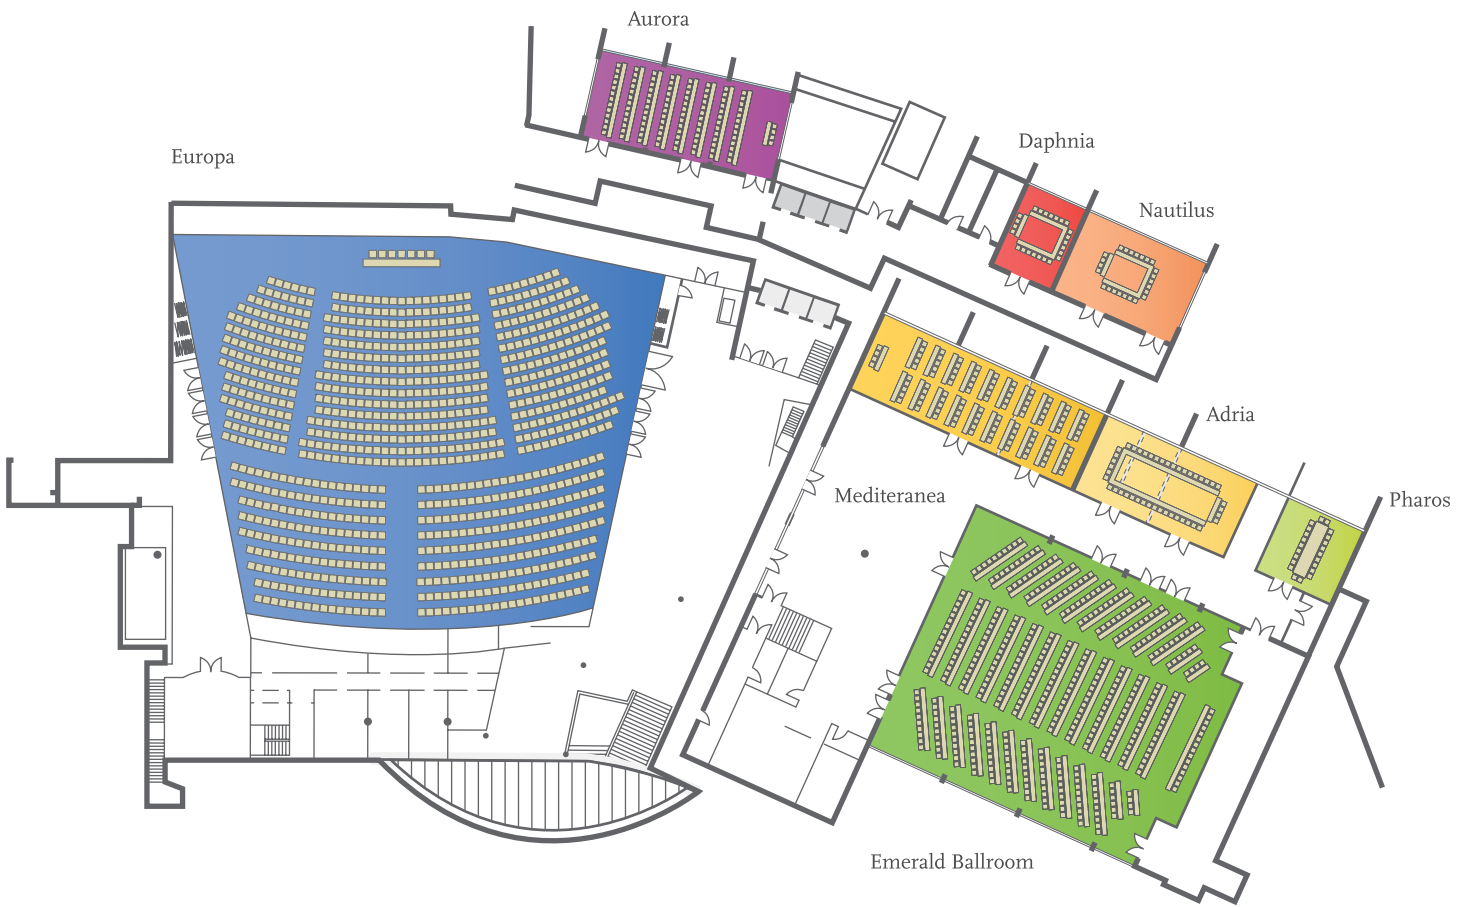

GRAND HOTEL BERNARDIN

12. nadstropje/12th Floor
11. nadstropje/11th Floor
- pritličje/Ground Floor